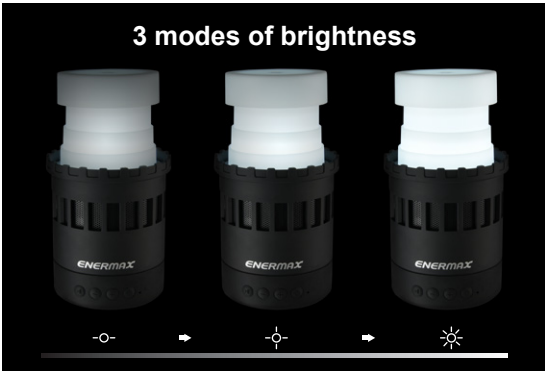

Pharos^{lite}

7-IN-1 LED BLUETOOTH SPEAKER

- 7-in-1 multi-functional LED wireless speaker
- TWS(True Wireless Stereo) technology
- ENERMAX DreamBass™ technology with 5 watt driver

Enjoy a hi-definition stereo sound and gentle lighting with Pharoslite, a 7-in-1 multi-functional LED wireless speaker. Featuring 5 watt driver and ENERMAX DreamBass™ technology, Pharoslite can deliver powerful and crystal clear sound quality. Furthermore, users can pair 2 Pharoslite speakers to create dual-channel sound effect. While playing music, Pharoslite supports both BLUETOOTH® connectivity and TF(Micro SD) card reader player. The built-in compass and collapsible food-grade PP cup make Pharoslite a perfect companion for outdoor activities.

Features

7-in-1 multi-functional LED wireless speaker

- TWS(True Wireless Stereo) technology
Pairing two Pharoslites to create dual-channel sound effect

Eye-care LED with 6 lighting modes

Adjustable brightness nightlight