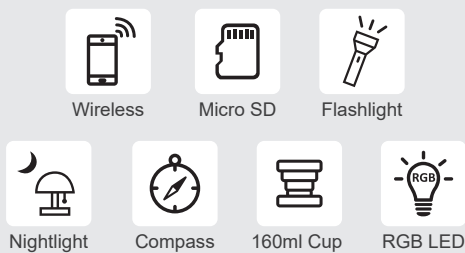

Pharos^{lite}

7-IN-1 LED BLUETOOTH SPEAKER

- 7-in-1 multi-functional LED wireless speaker
- TWS(True Wireless Stereo) technology
- ENERMAX DreamBass™ technology with 5 watt driver

Enjoy a hi-definition stereo sound and gentle lighting with Pharoslite, a 7-in-1 multi-functional LED wireless speaker. Featuring 5 watt driver and ENERMAX DreamBass™ technology, Pharoslite can deliver powerful and crystal clear sound quality. Furthermore, users can pair 2 Pharoslite speakers to create dual-channel sound effect. While playing music, Pharoslite supports both BLUETOOTH® connectivity and TF(Micro SD) card reader player. The built-in compass and collapsible food-grade PP cup make Pharoslite a perfect companion for outdoor activities.

Features

7-in-1 multi-functional LED wireless speaker

- TWS(True Wireless Stereo) technology
Pairing two Pharoslites to create dual-channel sound effect

Eye-care LED with 6 lighting modes

Adjustable brightness nightlight