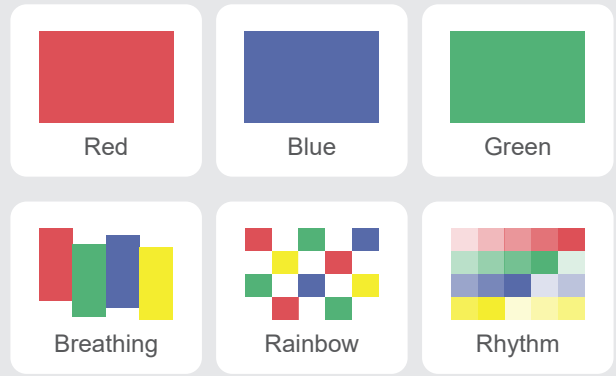

Pharos^{lite}

7-IN-1 LED BLUETOOTH SPEAKER

- 7-in-1 multi-functional LED wireless speaker
- TWS(True Wireless Stereo) technology
- ENERMAX DreamBass™ technology with 5 watt driver

Enjoy a hi-definition stereo sound and gentle lighting with Pharoslite, a 7-in-1 multi-functional LED wireless speaker. Featuring 5 watt driver and ENERMAX DreamBass™ technology, Pharoslite can deliver powerful and crystal clear sound quality. Furthermore, users can pair 2 Pharoslite speakers to create dual-channel sound effect. While playing music, Pharoslite supports both BLUETOOTH® connectivity and TF(Micro SD) card reader player. The built-in compass and collapsible food-grade PP cup make Pharoslite a perfect companion for outdoor activities.

Features

7-in-1 multi-functional LED wireless speaker

- TWS(True Wireless Stereo) technology
Pairing two Pharoslites to create dual-channel sound effect

Eye-care LED with 6 lighting modes

Adjustable brightness nightlight