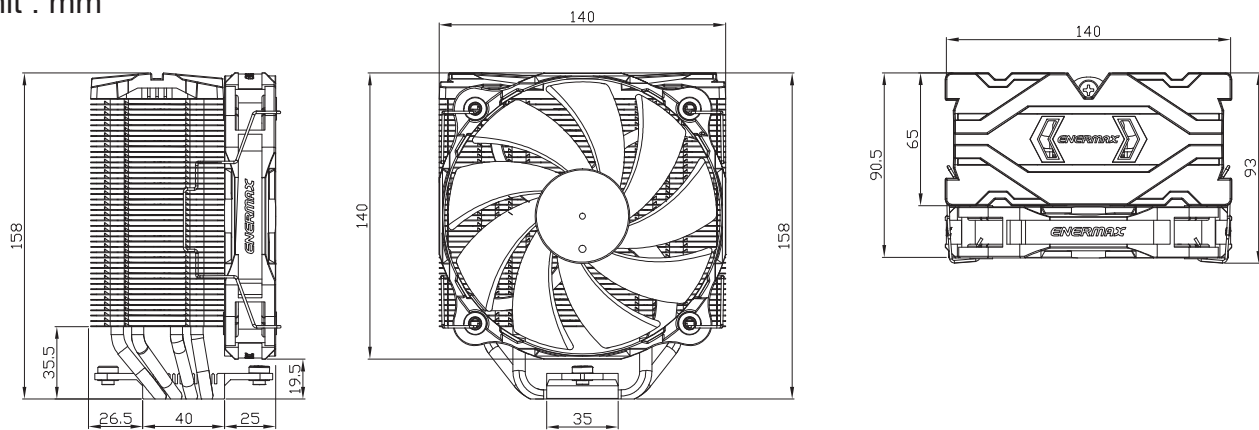

## Features

- Personalized PC rigs display
  - High quality black or white coating
  - Luminous addressable RGB cap and fan
- Advanced silent & cooling features
  - Enlarged 140mm fin design
  - 4xø6 heat-pipes with heat-pipe direct touch base design
  - Vortex Generator Flow design (patented)
  - Vacuum Effect Flow on two sides of fin
  - Additional fan clips
- Compatibility & user-friendly design
  - Compact size with a total height of 158mm
  - All-in-one backplate design

Luminous Addressable RGB Cap and Fan

4xø6 heat-pipe direct touch base design

Vortex Generator Flow design (patented)

Vacuum Effect Flow on two sides of fin

## Dimension

unit : mm