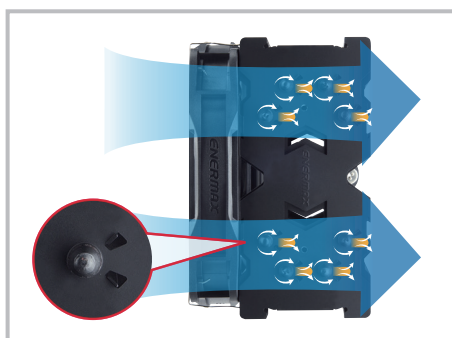

# ETS-F40-FS

B&W ADDRESSABLE RGB VERSION

**ETS-F40-FS**

B&amp;W ADDRESSABLE RGB VERSION

- LUMINOUS ADDRESSABLE RGB CAP AND FAN
- 200W TDP BY PROVIDED 140MM SILENT HUB ARGB FAN
- 140MM SILENCE FAN DESIGN
- PATENTED VORTEX GENERATOR FLOW DESIGN (VGF)

## Features

- Personalized PC rigs display
  - High quality black or white coating
  - Luminous addressable RGB cap and fan
- Advanced silent & cooling features
  - Enlarged 140mm fin design
  - 4xø6 heat-pipes with heat-pipe direct touch base design
  - Vortex Generator Flow design (patented)
  - Vacuum Effect Flow on two sides of fin
  - Additional fan clips
- Compatibility & user-friendly design
  - Compact size with a total height of 158mm
  - All-in-one backplate design

Luminous Addressable RGB Cap and Fan

4xø6 heat-pipe direct touch base design

Vortex Generator Flow design (patented)

Vacuum Effect Flow on two sides of fin