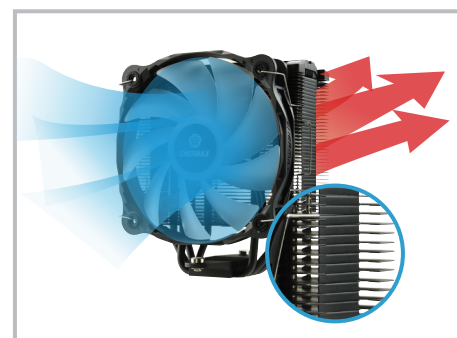

# ETS-F40-FS

B&W ADDRESSABLE RGB VERSION

**ETS-F40-FS**

B&amp;W ADDRESSABLE RGB VERSION

- LUMINOUS ADDRESSABLE RGB CAP AND FAN
- 200W TDP BY PROVIDED 140MM SILENT HUB ARGB FAN
- 140MM SILENCE FAN DESIGN
- PATENTED VORTEX GENERATOR FLOW DESIGN (VGF)

## Features

- Personalized PC rigs display
  - High quality black or white coating
  - Luminous addressable RGB cap and fan
- Advanced silent & cooling features
  - Enlarged 140mm fin design
  - 4xø6 heat-pipes with heat-pipe direct touch base design
  - Vortex Generator Flow design (patented)
  - Vacuum Effect Flow on two sides of fin
  - Additional fan clips
- Compatibility & user-friendly design
  - Compact size with a total height of 158mm
  - All-in-one backplate design

Luminous Addressable RGB Cap and Fan

4xø6 heat-pipe direct touch base design

Vortex Generator Flow design (patented)

Vacuum Effect Flow on two sides of fin